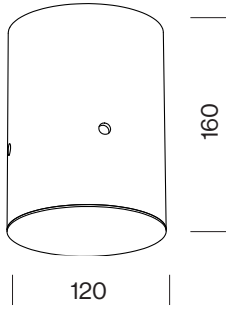

ORDER CODE

WHITE	T100P3DWL
BLACK	T100P3DZL

ROUND CONTROL ARM 4

LAMP TYPE	LED
COLOUR TEMP.	2700K
WATTAGE	13W
VOLTAGE	350mA
CRI	80
LUMEN	1546

ORDER CODE

WHITE	T100P4DWL
BLACK	T100P4DZL

ROUND CONTROL ARM 5

LAMP TYPE	LED
COLOUR TEMP.	2700K
WATTAGE	13W
VOLTAGE	350mA
CRI	80
LUMEN	1546

ORDER CODE

WHITE	T100P5DWL
BLACK	T100P5DZL

ORDER 2 ARMS WITH BASE 1

ORDER 4 ARMS WITH BASE 2

ORDER 6 ARMS WITH BASE 3

ROUND CONTROL ARM 1

ROUND CONTROL ARM 2

ROUND CONTROL ARM 3