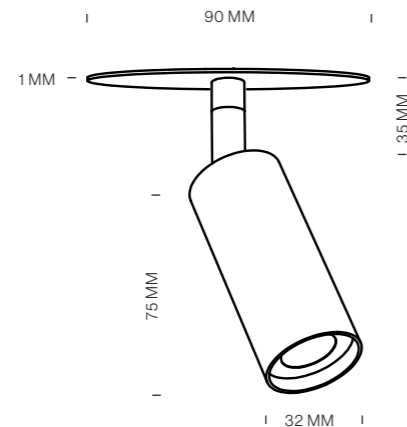

VIC C1B - 6CM

for concrete

LAMP TYPE	LED
COLOUR TEMP.	2700K
WATTAGE	4W 45**
VOLTAGE	350mA
LUMEN	400
GEAR	NOT INCLUDED
CLASS	2

*10° also possible

ORDER CODE

BLACK	T107S29DZL
BRUSHED BRASS	T107S29DLB
BRONZE	T107S29DOE
WHITE	T107S29DWL

VIC C1B - 9CM

for concrete

LAMP TYPE	LED
COLOUR TEMP.	2700K
WATTAGE	4W 45**
VOLTAGE	350mA
LUMEN	400
GEAR	NOT INCLUDED
CLASS	2

*10° also possible

ORDER CODE

BLACK	T107S30DZL
BRUSHED BRASS	T107S30DLB
BRONZE	T107S30DOE
WHITE	T107S30DWL

tossB