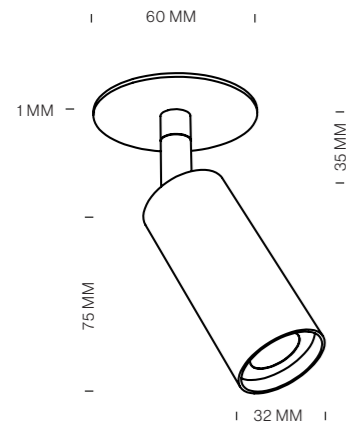

VIC C1B - 6CM

for concrete

LAMP TYPE	LED
COLOUR TEMP.	2700K
WATTAGE	4W 45**
VOLTAGE	350mA
LUMEN	400
GEAR	NOT INCLUDED
CLASS	2

*10° also possible

ORDER CODE

BLACK	T107S29DZL
BRUSHED BRASS	T107S29DLB
BRONZE	T107S29DOE
WHITE	T107S29DWL

VIC C1B - 9CM

for concrete

LAMP TYPE	LED
COLOUR TEMP.	2700K
WATTAGE	4W 45**
VOLTAGE	350mA
LUMEN	400
GEAR	NOT INCLUDED
CLASS	2

*10° also possible

ORDER CODE

BLACK	T107S30DZL
BRUSHED BRASS	T107S30DLB
BRONZE	T107S30DOE
WHITE	T107S30DWL

tossB